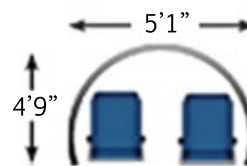

EMBRAER PHENOM 100

- Embraer Phenom 100
- 6 passengers
- Normal Range 915 nm

Height: 4 ft 9 In
Width: 5 ft 1 In
Length: 11 ft
Cabin Volume: 212 cu ft
Internal Baggage: 10 cu ft
External Baggage: 60 cu ft